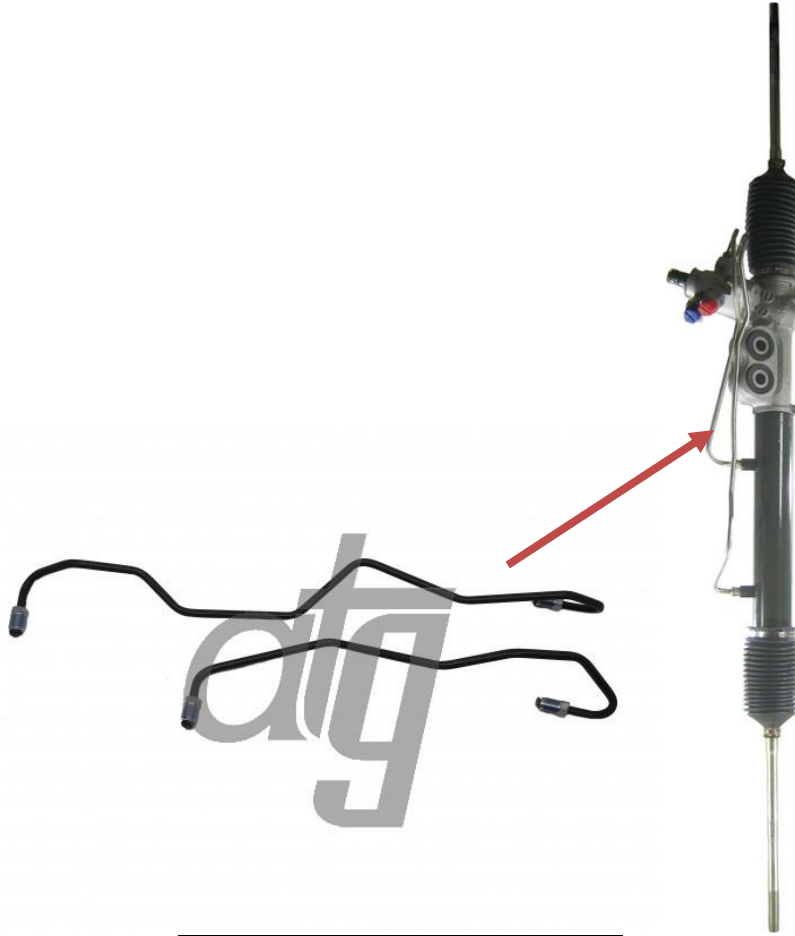

Power steering rack hard lines (tubes) Part No. 20120069

| Application |
|-------------------------------|
| NISSAN Maxima (A33) 2000-2008 |
| INFINITY I II 2000-2004 |

FITS THE FOLLOWING

| Steering rack part number | Crossreferences | Application |
|----------------------------------|--|--|
| ATGR20991RB | NISSAN 490015Y715, 490013Y600, 492005Y715, 490012Y900, 490016Y51A, 490015Y700, 490013Y510, 492003Y602, 490016Y510, 490013Y60A, 492006Y510, 490012Y903, 492003Y600 | Infiniti I II (2000 - 2004) Nissan Maxima V (A33) (2000 - 2008) |